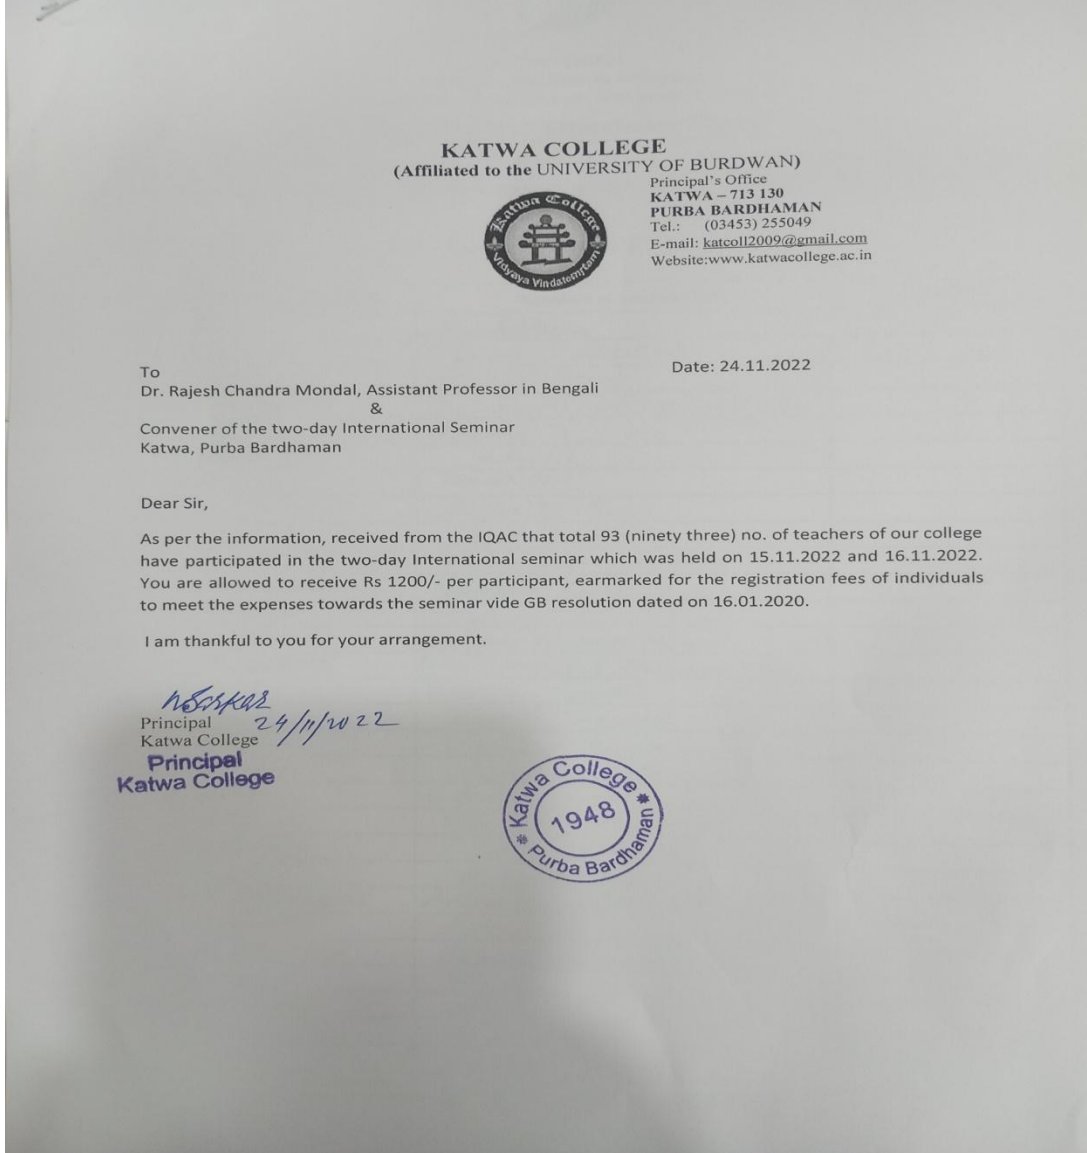

KATWA COLLEGE

(Affiliated to the University of Burdwan)

Principal's Office,

P.O.: Katwa, Dist.: Purba Bardhaman, West Bengal, PIN: 713130, India.

Mobile: +918101078393

॥ विद्यया विन्दतेऽमृतम् ॥

Signature
01/10/2024

Signature of the IOAC Coordinator

Coordinator
IQAC
Katwa College

Signature
01/10/2024

Signature of the Principal

Principal
Katwa College